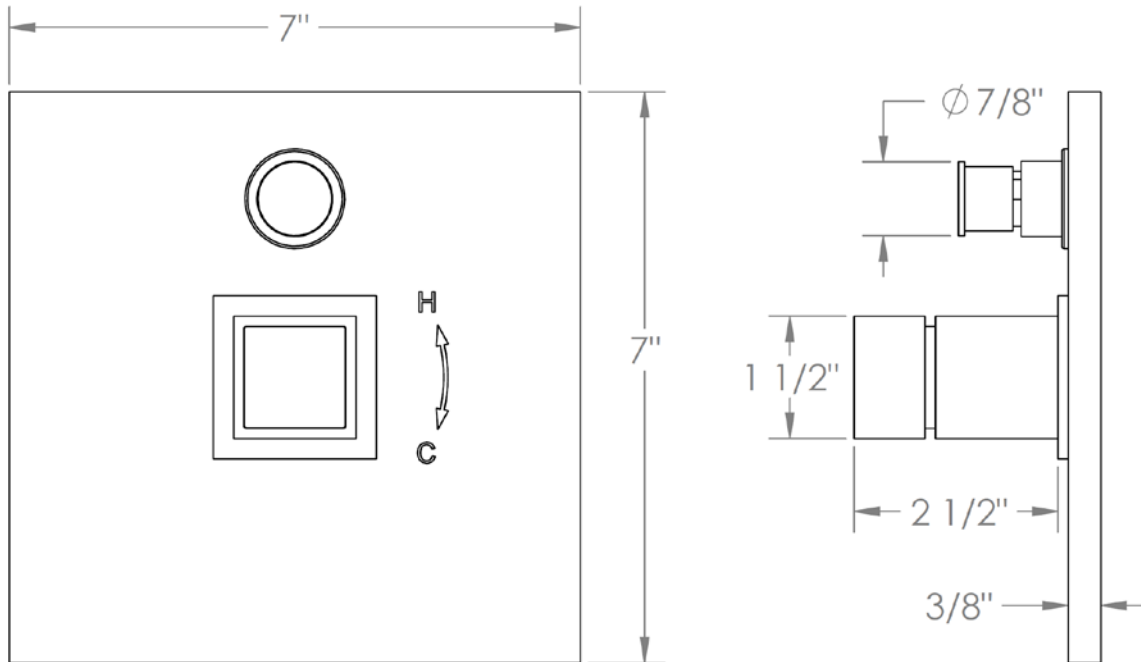

97-P90-J5

Trim Kit for Pressure Balance Valve with Diverter
For use with SS-PB85 concealed rough

97-P90-J6

Pressure Balance Trim Kit

For Use With SS-PB85 Pressure Balance Valve

WATERMARK DESIGNS 3/2/2018