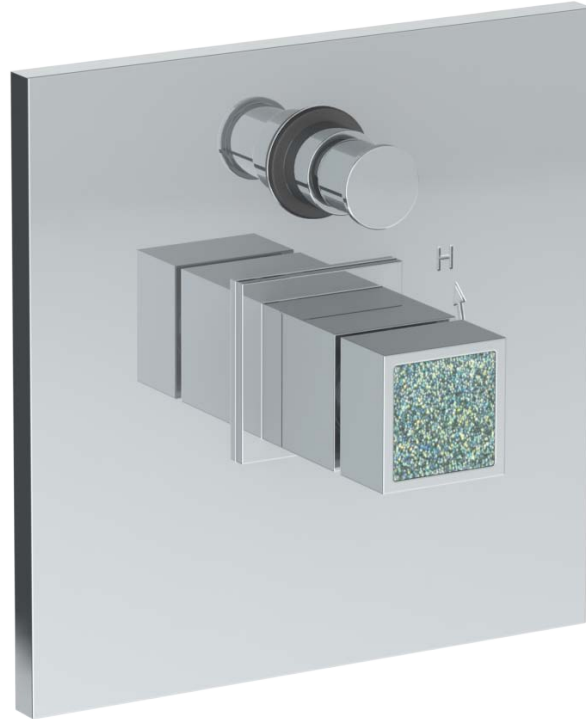

97-P90-J5

Trim Kit for Pressure Balance Valve with Diverter
For use with SS-PB85 concealed rough

97-P90-J6

Pressure Balance Trim Kit

For Use With SS-PB85 Pressure Balance Valve

WATERMARK DESIGNS 3/2/2018