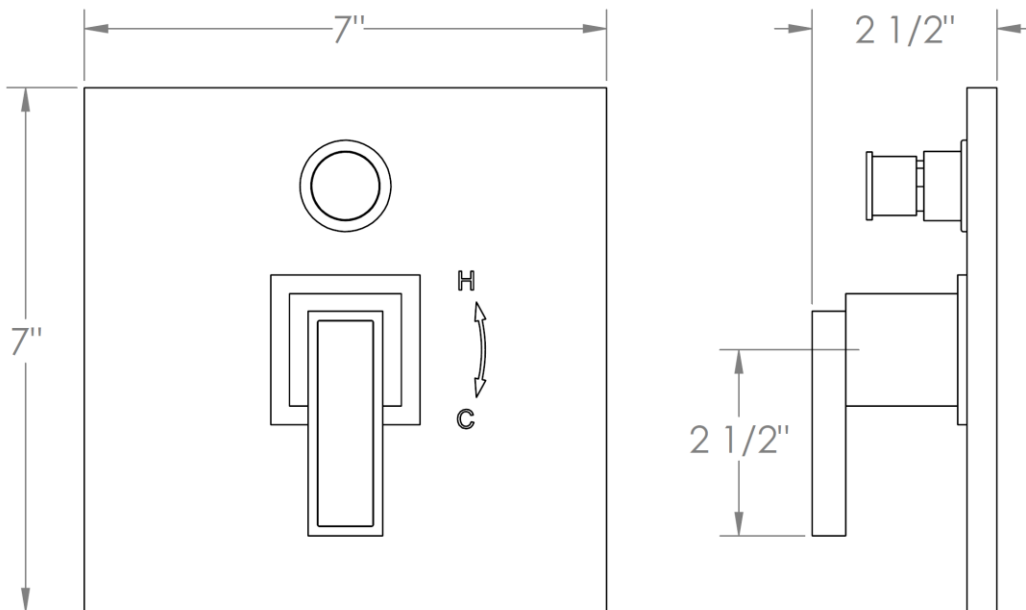

97-P90-J5

Trim Kit for Pressure Balance Valve with Diverter
For use with SS-PB85 concealed rough

97-P90-J6

Pressure Balance Trim Kit

For Use With SS-PB85 Pressure Balance Valve

WATERMARK DESIGNS 3/2/2018